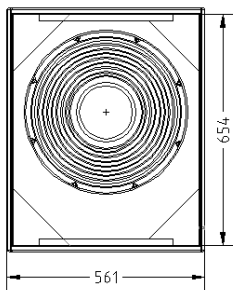

音箱技术参数 Technique specification

Drivers	单元组成	LF 低频:1x18" /4"Voice-coil (Φ100mm 音圈)
Frequency response	频率响应	40-120 Hz(-3dB)赫兹
Low Frequency limit	低频极限	-10dB@33Hz
Sensitivity	灵敏度	99 分贝/1 瓦.1 米
Maximum SPL	最大声压级	126dB/AES 连续 ; 132dB/Peak 峰值
Nominal Impedance	标称阻抗	8 欧姆 (OHMS)
Power handling	功率承受	600W(AES 额定)/1200W(节目)/2400W (Peak 峰值)
Connectors	输入连接器	2xSpeakon NL4MP
Recommended AMP	推荐功放功率	900W - 1200W @8Ω
Finish	表面处理	咖啡色环保耐磨油漆涂装 Environmentally Friendly Water-Based Wear-resistant Black Paint
Handing Position	吊装	顶置 1xΦ35mm 支撑座 Overhead 1xΦ35mm support base
Dimensions(HXWXD)	外形尺寸	690mmx560mmx595mm
Net /Gross Weight	净重/毛重	46kg/55.5Kg