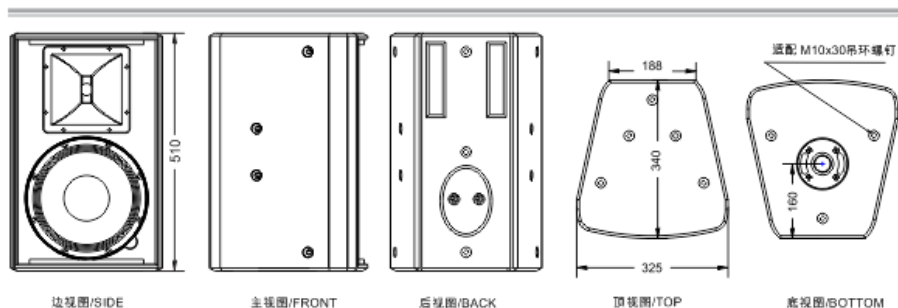

Drivers	单元组成	LF 低频:1x10" /2.5"Voice-coil (65mm 音圈) /Φ180mm 铝磁 HF 高频:1x1" /1.75"Voice-coil (44mm 音圈) /1.75"PE 膜/Φ120mm 铝磁
Frequency response	频率响应(-3dB)	55-18K Hz 赫兹
Dispersion (HxV)	覆盖角度 (-6dB)	80°x50°号角可 90°旋转 (Rotatable Horn)
Sensitivity	灵敏度	96 分贝/1 瓦.1 米
MaximumSPL	最大声压级	121dB/AES 连续 ; 127dB/Peak 峰值
Nominal Impedance	标称阻抗	8 欧姆 (OHMS)
Power handling	功率承受	300W(AES 额定)/600W (节目) /1000W (Peak 峰值)
Connectors	输入连接器	2xSpeakon NL4MP
Recommended AMP	推荐功放功率	600W @8Ω
Finish	表面处理	咖啡色环保耐磨油漆涂装 Environmentally Friendly Water-Based Wear-resistant Black Paint
Handing Position	吊装	内置多点螺丝承重吊挂和 1xΦ35mm 支撑座 Built-in Multi-point Screws Bearing Hanging And 1xΦ35mm Support Base
Dimensions(HXWXD)	外形尺寸	500mmx325mmx340mm
Net/Gross Weight	净重/毛泽	18.5kg/23.5Kg